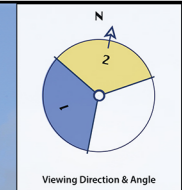

Photomontage